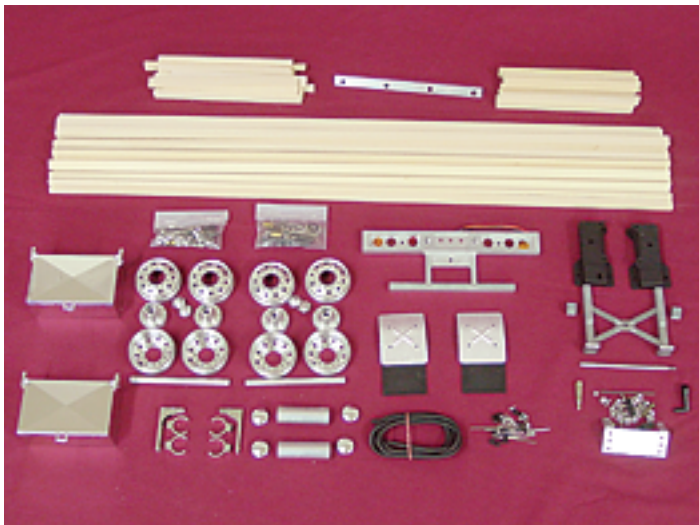

Example of a Flatbed Trailer "Kit"

This is an example of the components

This is the flatbed trailer built "box stock"

These Are The Selected Upgrades For This Trailer

- Wood Deck Kit. Part# 1013
- Double Landing Gear. Part# 424
- US Trailer Bumper Part# 1004
- Chrome Tool Box (2) Part# 402C
- Chrome Air Tanks Part# 401C
- Aluminum Wheels (2 sets) Part# 511
- Aluminum Mud Guards Part# 380
- Rubber Mud Flaps Part# 381

This is the assembled trailer with all upgrades.

Note: Trailer shown with Part# 789 Electrical System (Option)