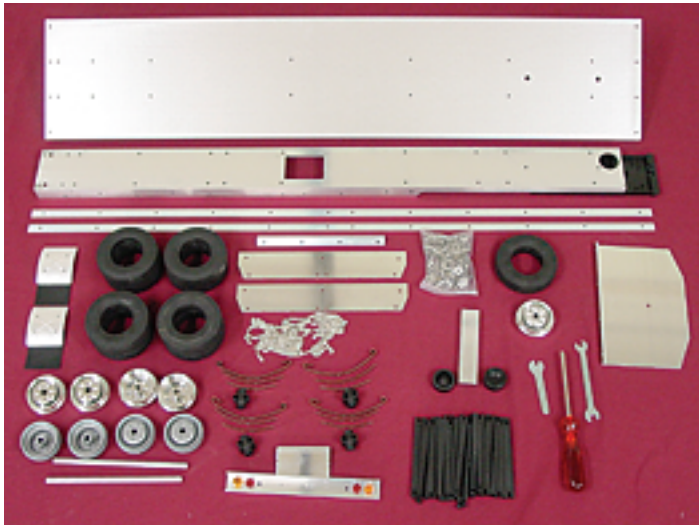

Example of a Flatbed Trailer "Kit"

This is an example of the components

This is the flatbed trailer built "box stock"

These Are The Selected Upgrades For This Trailer

- Wood Deck Kit. Part# 1013
- Double Landing Gear. Part# 424
- US Trailer Bumper Part# 1004
- Chrome Tool Box (2) Part# 402C
- Chrome Air Tanks Part# 401C
- Aluminum Wheels (2 sets) Part# 511
- Aluminum Mud Guards Part# 380
- Rubber Mud Flaps Part# 381

This is the assembled trailer with all upgrades.

Note: Trailer shown with Part# 789 Electrical System (Option)